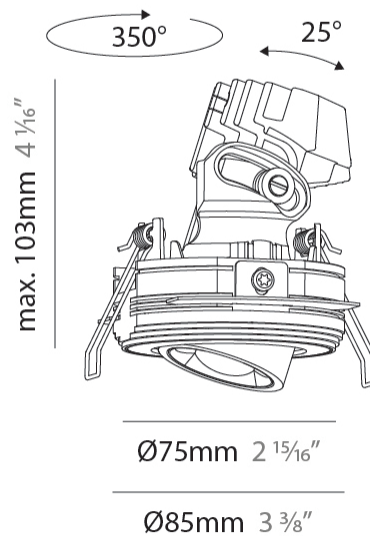

PHYSICAL

Aperture Sizes - Downlights: 1"
Shape: Round
Diameter (mm): 75
Diameter (in): 2 ¹⁵/₁₆
Height (mm): 103
Height (in): 4 ¹/₁₆
Ceiling Thickness (mm): 10 / 12.5 / 15 / 25
Ceiling Thickness (in): 3/8 or 1/2 or 9/16 or 1
Min. Recessing Depth (mm): 115
Min. Recessing Depth (in): 4 ¹/₂
Diffuser: Lens Pack - Spread Lens / Linear Spread Lens / Honeycomb Louver
Fixture Finish: SSR / BKV / CWI / CRY / HAB / UFT / ITA / RUA / FTG / MYG / LOD / PUS / FRO / FUP / KIA / POP / BLS / SPG / MEY / GOH / CHC / COM / ABZ / JAG / OBR / MOS / ROR
Fixture Material: Aluminum Die Cast
Cut-out Measurements: D. 86mm / 3 3/8"

ELECTRICAL

Lamp Type: LED (Zhaga Standard)
Input Wattage (W): 16
Total Output Wattage (W): 14.6
Dimming: Tri-Mode (Non-Dimming and Phase Dimming (120Vac only) and 0-10V Dimming)
Driver Included: No
Driver Location: Recessed Housing
Driver Type: Constant Current - Universal
Driver Class: Class 2
Input Voltage (V): 120 - 277
Constant Current (MA): 350

LED

Number of LEDs: 1
Color Temperature (°K): 2700 / 3000 / 3500 / 4000
Max. Delivered Lumen (lm): 1375 / 1462 / 1531 / 1545
Nominal Lumen (lm): 1566 / 1665 / 1743 / 1759
CRI: >90 CRI
Lamp Life (hrs): 50000

OPTICAL

Reflector°: 50
Adjustability: Rotational 350° / Tilt 25°

RATINGS AND CERTIFICATIONS

Certified By: Certified for North American Standards
IP rating: IP20